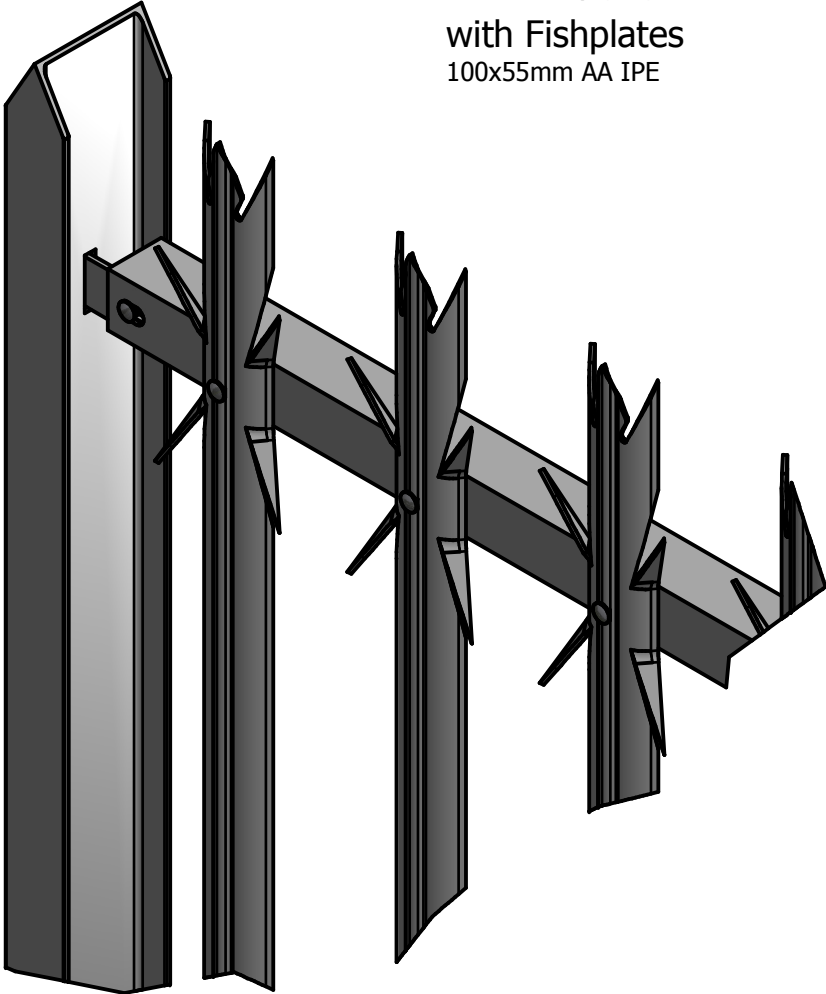

Fence Post Options

Square Tube

50x50x1.6mm Square Tube
76x76x1.6 / 2.0 / 3.0mm Square Tube

IPE Posts with Fishplates

100x55mm AA IPE

Palisade Fencing		
	Edition Oct 2012	Sheet 4 / 19