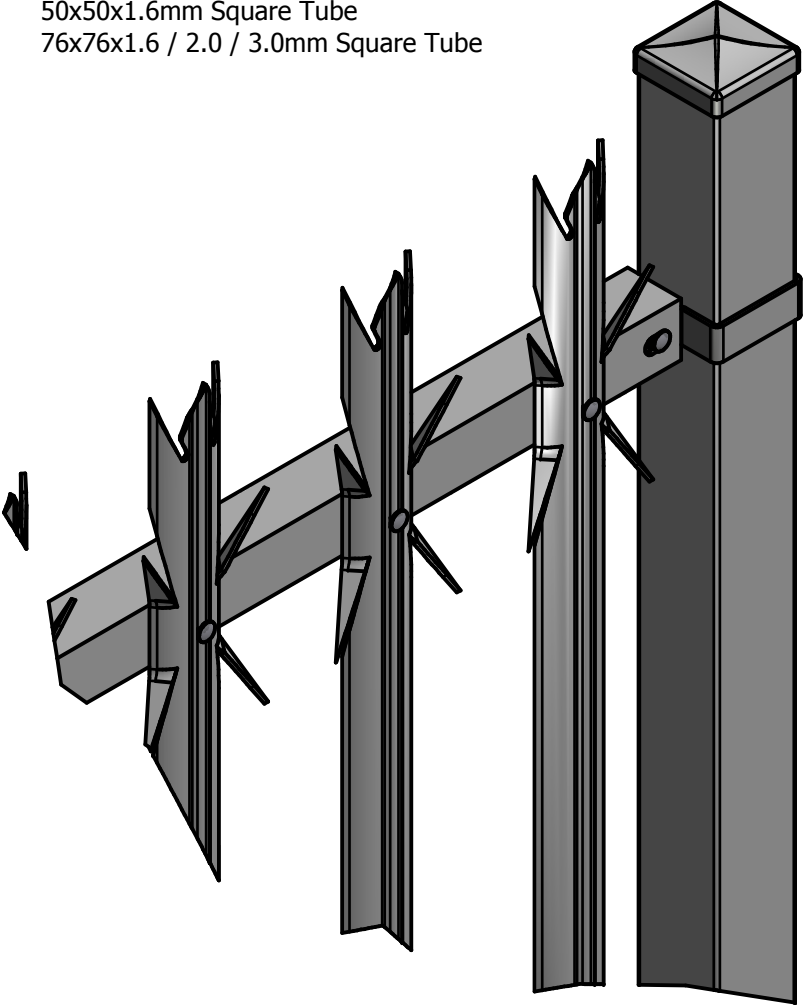

Fence Post Options

Square Tube

50x50x1.6mm Square Tube
76x76x1.6 / 2.0 / 3.0mm Square Tube

IPE Posts with Fishplates

100x55mm AA IPE

Palisade Fencing		
	Edition Oct 2012	Sheet 4 / 19