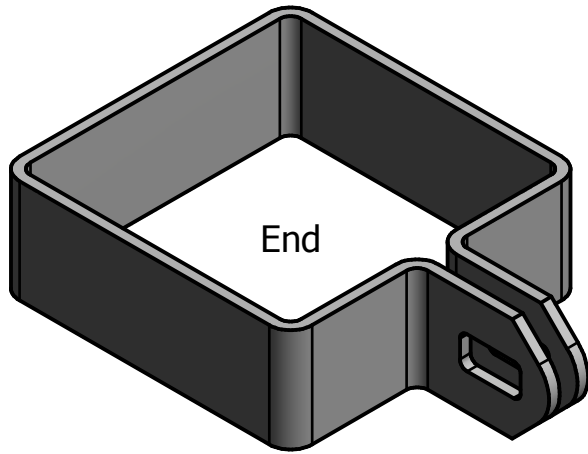

Post Brackets

50mm, 60mm, 76mm, 101mm

Plastic Post Caps

50mm, 76mm

Cup Square Bolts & Snapnuts

6mm, 8mm, 10mm, 12mm

Palisade Fencing

Edition
Oct 2012