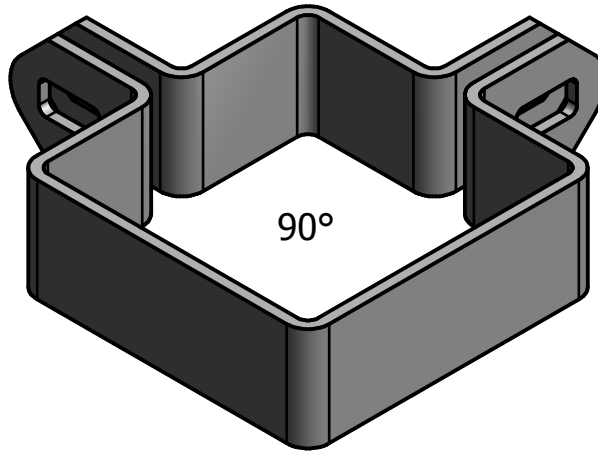

Post Brackets

50mm, 60mm, 76mm, 101mm

Plastic Post Caps

50mm, 76mm

Cup Square Bolts & Snapnuts

6mm, 8mm, 10mm, 12mm

Palisade Fencing

Edition
Oct 2012