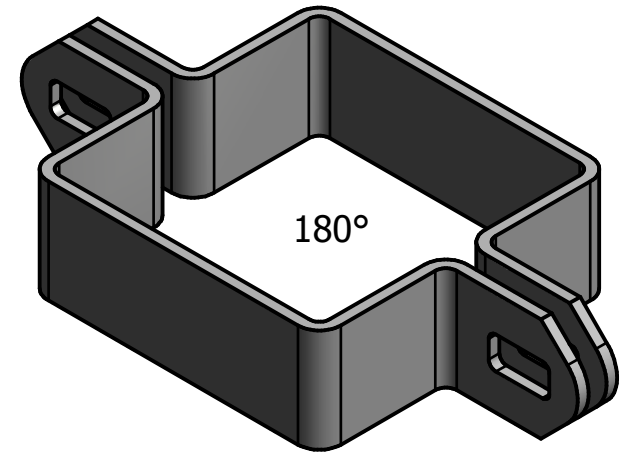

Post Brackets

50mm, 60mm, 76mm, 101mm

Plastic Post Caps

50mm, 76mm

Cup Square Bolts & Snapnuts

6mm, 8mm, 10mm, 12mm

Palisade Fencing

Edition
Oct 2012